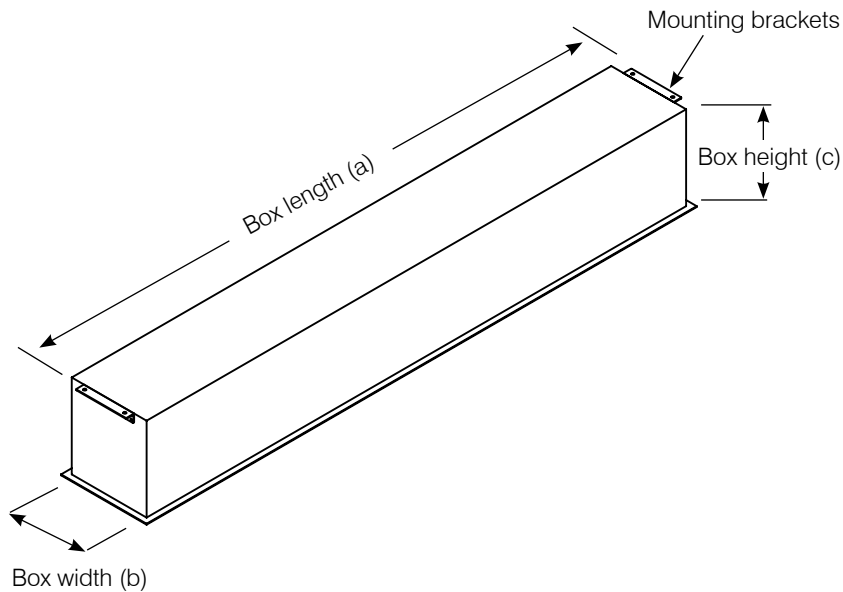

# Specifications for LP Morgan HideAway

## Features:

- Melamine box, aluminum ceiling trim and hinged trapdoor, with slot for screen exit.
- Trim and trapdoor coated with white gloss 2-pack.

Product Code	HideAway	Box Details Length (a) x Width (b) x Height (c)	Trim Flange Length (d) x Width (e)	Trim Slot Length (f) x Width (g)	Ceiling Cutout Size	Shipping Size (W x H X D)	Net Weight (kg)	To Suit Screens
LPM30HID220	A	2200 x 194 x 160	2244 x 238	2040 x 50	2205 x 200	2300 x 350 x 350	25	72V, 84V, 72H, 74W
LPM30HID256	B	2560 x 194 x 160	2604 x 238	2400 x 50	2565 x 200	2650 x 350 x 350	30	90V, 100V, 82H, 92H, 85W, 94W
LPM30HID298	C	2975 x 194 x 160	3019 x 238	2815 x 50	2980 x 200	3100 x 350 x 350	35	120V, 100H, 110H, 95CS, 100CS, 105CS, 103W, 113W