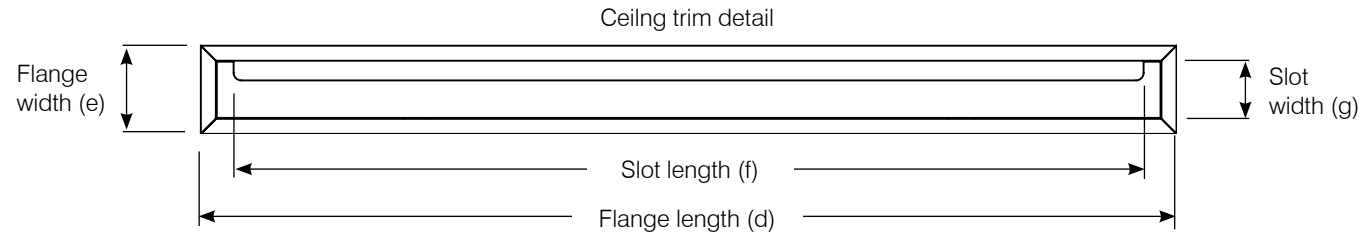

# Specifications for LP Morgan HideAway

## Features:

- Melamine box, aluminum ceiling trim and hinged trapdoor, with slot for screen exit.
- Trim and trapdoor coated with white gloss 2-pack.

Product Code	HideAway	Box Details Length (a) x Width (b) x Height (c)	Trim Flange Length (d) x Width (e)	Trim Slot Length (f) x Width (g)	Ceiling Cutout Size	Shipping Size (W x H X D)	Net Weight (kg)	To Suit Screens
LPM30HID220	A	2200 x 194 x 160	2244 x 238	2040 x 50	2205 x 200	2300 x 350 x 350	25	72V, 84V, 72H, 74W
LPM30HID256	B	2560 x 194 x 160	2604 x 238	2400 x 50	2565 x 200	2650 x 350 x 350	30	90V, 100V, 82H, 92H, 85W, 94W
LPM30HID298	C	2975 x 194 x 160	3019 x 238	2815 x 50	2980 x 200	3100 x 350 x 350	35	120V, 100H, 110H, 95CS, 100CS, 105CS, 103W, 113W