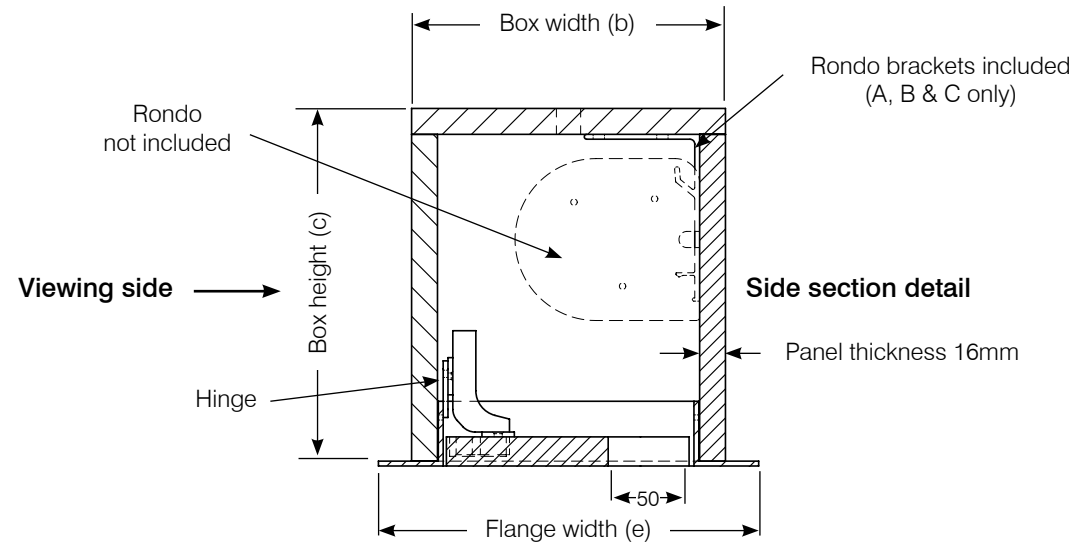

# Specifications for LP Morgan HideAway

## Features:

- Melamine box, aluminum ceiling trim and hinged trapdoor, with slot for screen exit.
- Trim and trapdoor coated with white gloss 2-pack.

Product Code	HideAway	Box Details Length (a) x Width (b) x Height (c)	Trim Flange Length (d) x Width (e)	Trim Slot Length (f) x Width (g)	Ceiling Cutout Size	Shipping Size (W x H X D)	Net Weight (kg)	To Suit Screens
LPM30HID220	A	2200 x 194 x 160	2244 x 238	2040 x 50	2205 x 200	2300 x 350 x 350	25	72V, 84V, 72H, 74W
LPM30HID256	B	2560 x 194 x 160	2604 x 238	2400 x 50	2565 x 200	2650 x 350 x 350	30	90V, 100V, 82H, 92H, 85W, 94W
LPM30HID298	C	2975 x 194 x 160	3019 x 238	2815 x 50	2980 x 200	3100 x 350 x 350	35	120V, 100H, 110H, 95CS, 100CS, 105CS, 103W, 113W